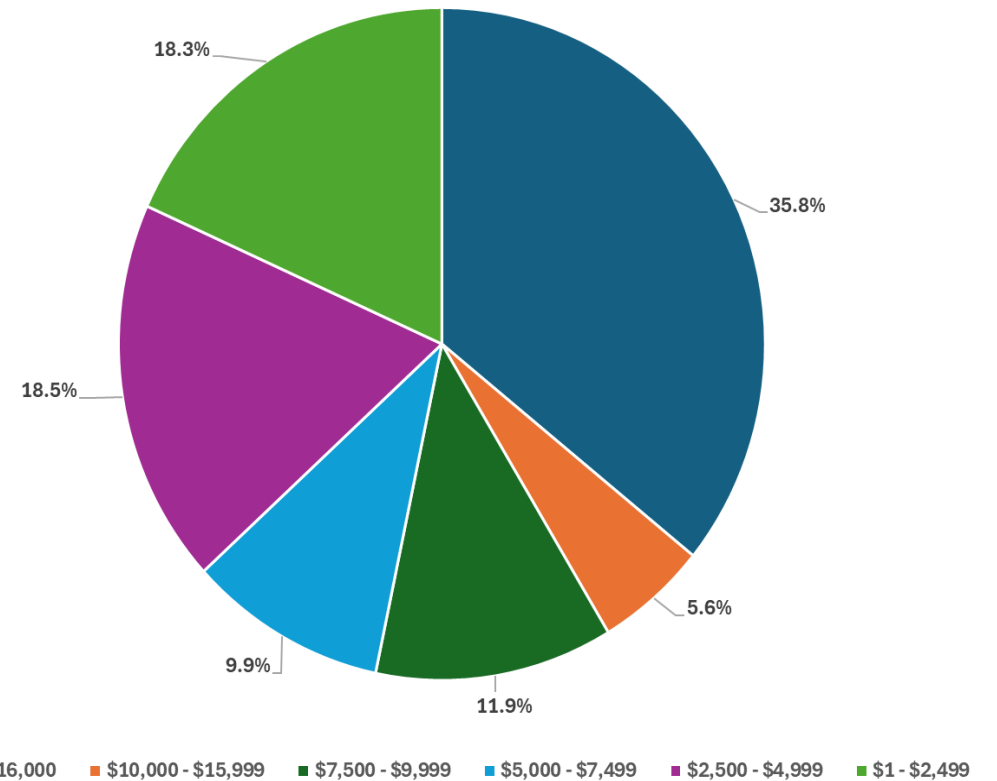

# 2025 FCCC Contributions - Are You Giving God Your Best?

## Number of Contributors

## Share of Total \$ Contributions

	Over \$16,000	\$10,000 - \$15,999	\$7,500 - \$9,999	\$5,000 - \$7,499	\$2,500 - \$4,999	\$1 - \$2,499
Number of Contributors	4	1	3	3	10	71